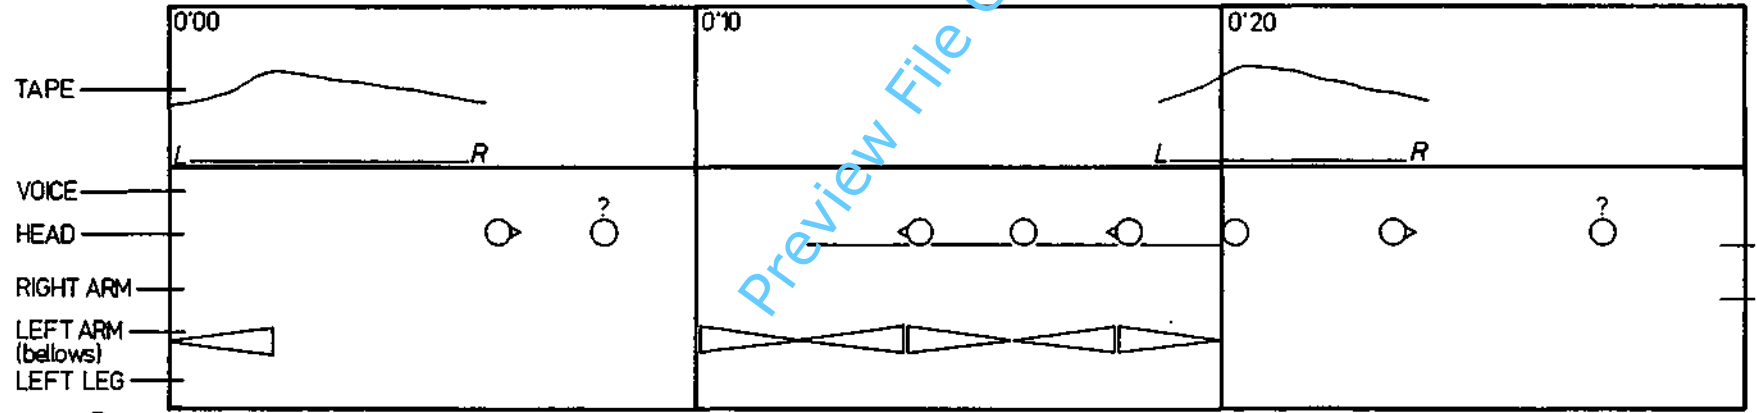

commissioned for John Clifton
by the Radcliffe Trust

(SQ)WHEEZE

Jonty Harrison

3/4 ♩ = 90(±)
4

VOICE

ACCORDION (bellows)

FEET right left

ENTER LIMP TO CHAIR SIT (heavily)