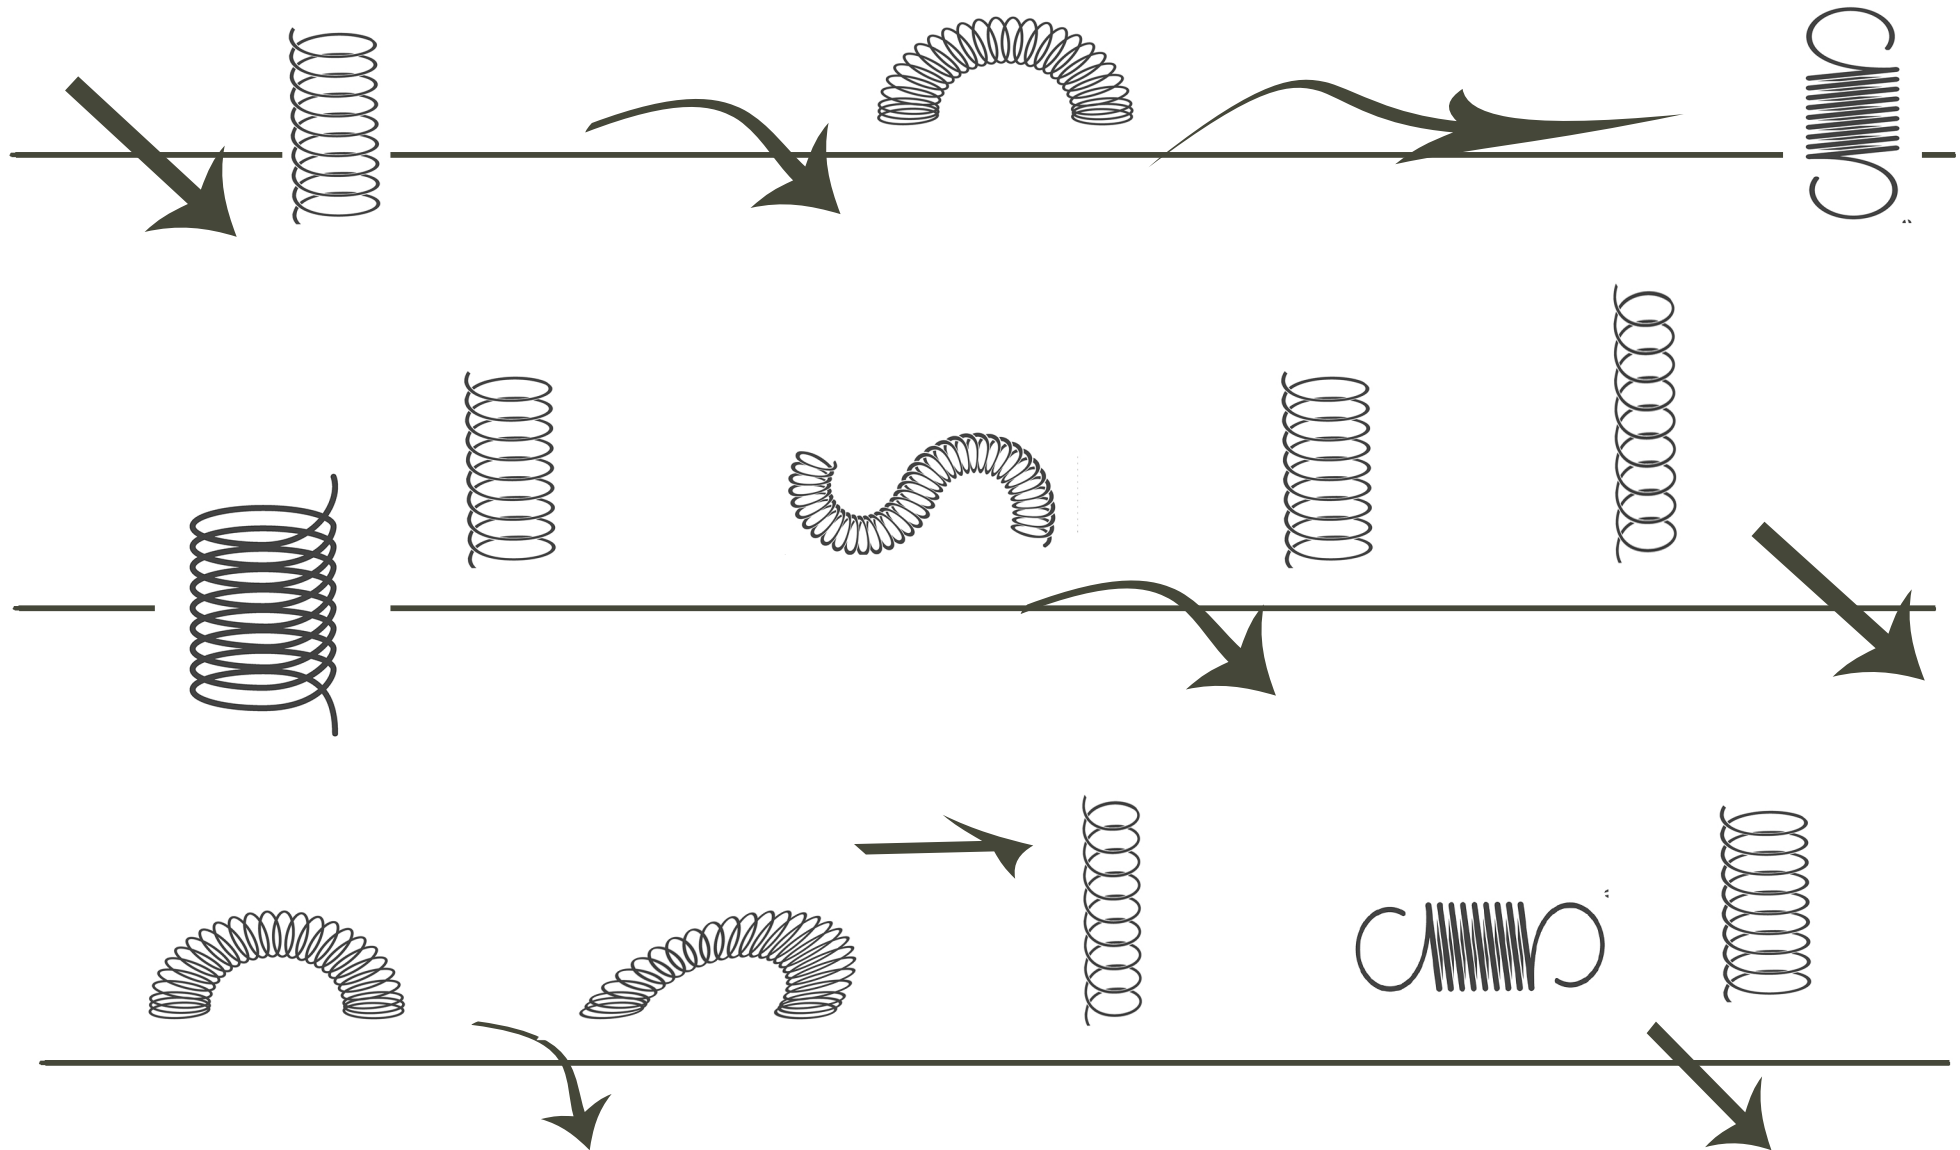

Electric Lady Garden score for springs and effects

Can be performed solo or as a duet

7 springs of different lengths

Effects - Delay Reverb and Pitch Shift

Effects should include backward reverb and spring reverb if possible